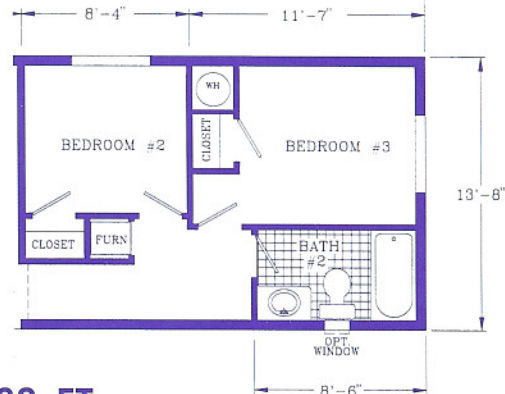

OPTIONAL MASTER BATH

Opt. 8' Extension &
3rd Bedroom Available

PLAN 80 7114 2BSM

APPROX. 915 SQ. FT.