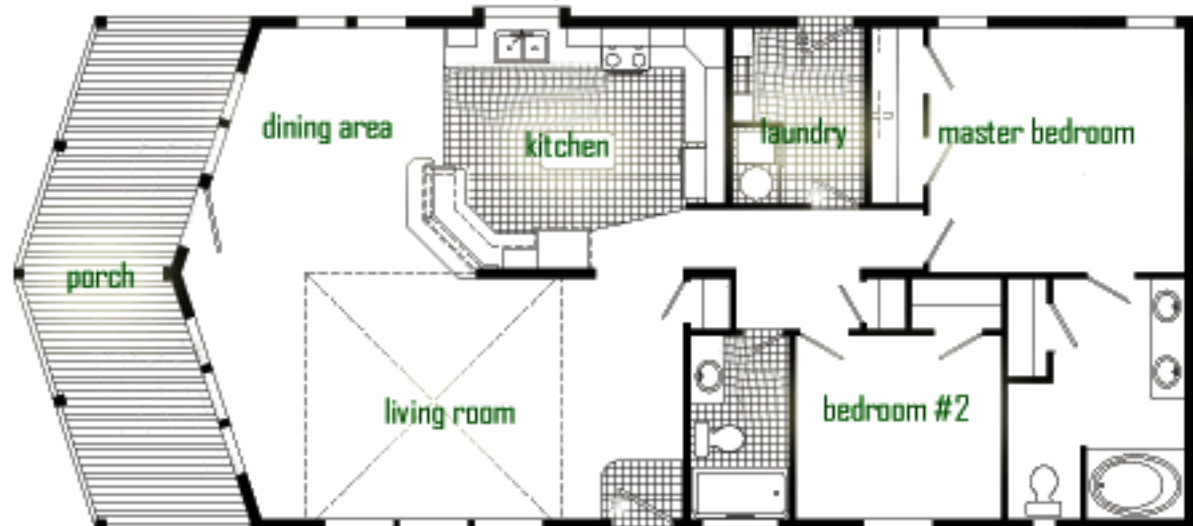

PLAN 231 6428 2MBR APPROX. 1,301 SQ. FT.

APPROX. 1,505 SQ. FT. W/ PORCH

Mountain Retreat Model
231
2 Bedrooms
2 Bathrooms
1,301 sq. feet
Large Porch
Tower Dormer Ceilings in
Living Room
Full Laundry