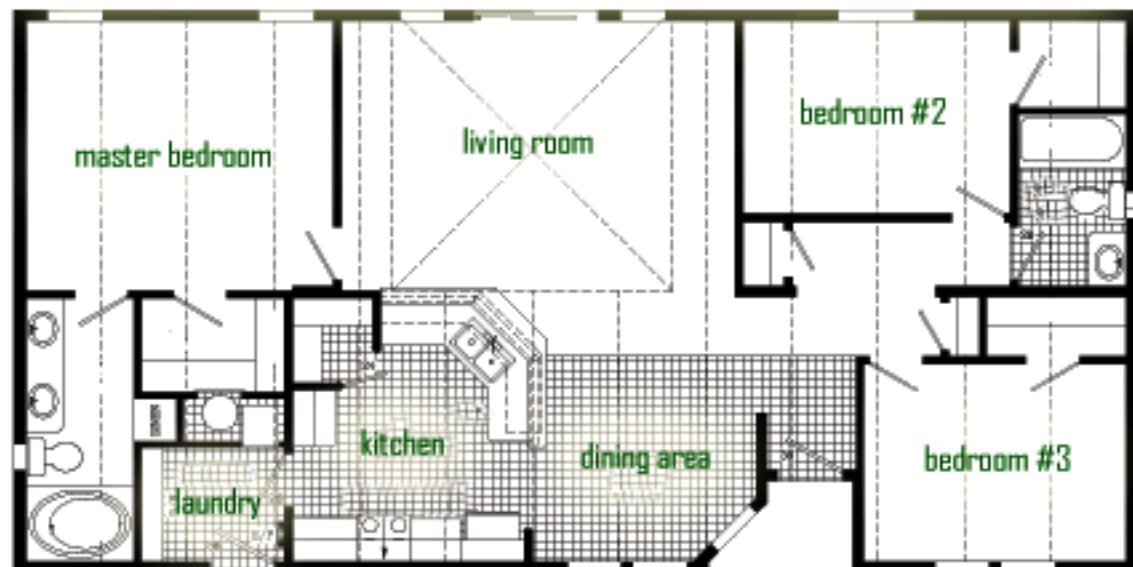

# PLAN 813 5628 3DTB APPROX. 1,352 SQ. FT.

Developer Plan 813  
3 Bedrooms  
2 Bathrooms  
1,352 sq. feet  
Full Laundry