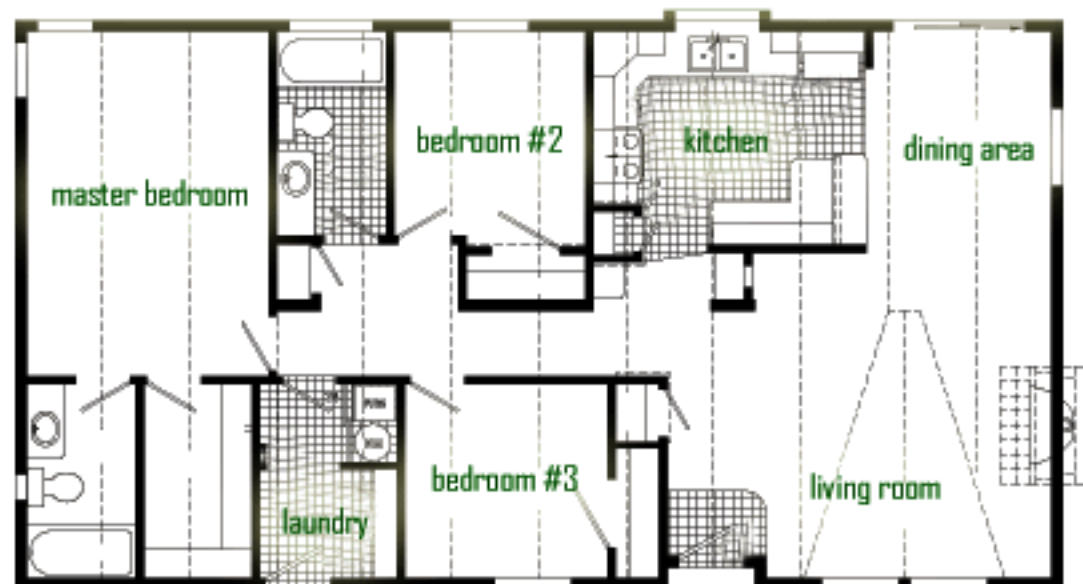

# PLAN 800 5228 3DFLR APPROX. 1,248 SQ. FT.

Developer Plan 800  
3 Bedrooms  
2 Bathrooms  
1,248 sq. feet  
Fireplace  
Full Laundry